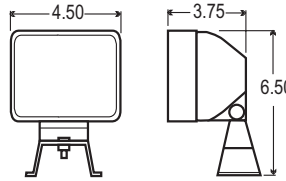

Single Beam Flood Lamp

Material:

- Polymer housing • Glass lens
- Free form reflector
- 16 gauge hard-wired

Light Source:

- Bulb: one #H3, 12v, 55w, 4.5 amp, 1450 lumens

Replacement Parts:

- 80571 bulb
- 97433 mounting bracket

- Clear lens increases output 30-50%
- Compact 3" x 5" design
- Performs brighter & wider than larger lamps
- Bracket allows full tilt & 360° rotation adjustment
- Pre-wired with bulb

80493 Lamp

Two Beam Work Lamp