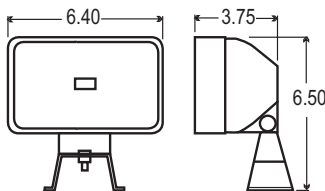

80498 Work lamp
80491 Flood lamp
80494 Flood lamp w/switch
80492 Spot lamp