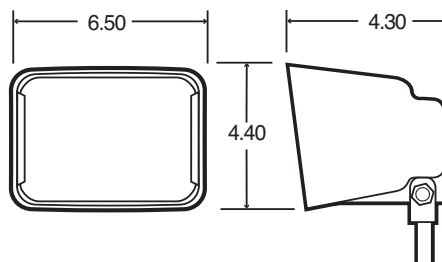

80388 Auxiliary lamp
80389 Fog lamp
80394 Work lamp
80395 Medium flood lamp
80396 Wide flood lamp
80397 Spot lamp

5/16 - 18 stud