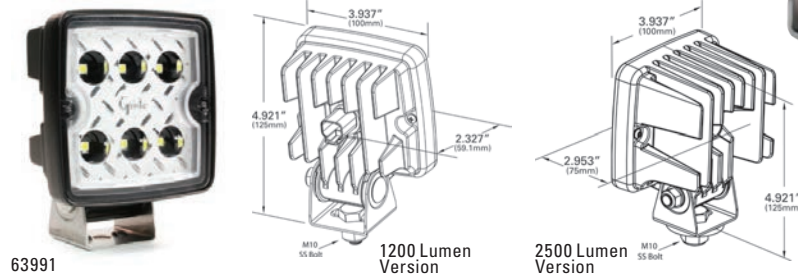

TRILLIANT® CUBE LED WORK LAMPS

FEATURES & BENEFITS

- Compact 4" x 4" lamps available in 1200 and 2500 lumen models
- Highest quality electronic components and advanced Grote circuit design provides electronically quiet operation. This ensures long life, consistent light output, and protection from voltage spikes and electromagnetic interference
- All-weather design means consistent, reliable light for the task duration regardless of conditions
- Rugged SAE J575E-compliant construction protects against vibration, corrosion, moisture, and dust
- Sophisticated reflector optics waste less light, focuses more light on task

63F61

Part Number	Light Pattern	Connection Type	Product Description	Light Output (Usable Lumens)	Wattage (W)	Voltage (V)	Amperage (A)
63981		AMP SuperSeal	4 x 4 work lamp w/pigtail	1200	17	12/24	1.4/.7
63981-5		AMP SuperSeal	4 x 4 work lamp w/pigtail	1200	17	12/24	1.4/.7
63991		AMP SuperSeal	4 x 4 work lamp w/pigtail	1200	17	12/24	1.4/.7
63991-5		AMP SuperSeal	4 x 4 work lamp w/pigtail	1200	17	12/24	1.4/.7
63E21		Deustch	4 x 4 work lamp	1200	17	12/24	1.4/.7
63E31		Deustch	4 x 4 work lamp	1200	17	12/24	1.4/.7
63H31		Deustch	4 x 4 work lamp	1000	17	48	0.35
63F21		Deustch	High output, 4 x 4 work lamp	2500	36	12	3
63F31		Deustch	High output, 4 x 4 work lamp	2500	36	24	1.5
63F41		Deustch	High output, 4 x 4 work lamp	2500	36	12	3
63F51		Deustch	High output, 4 x 4 work lamp	2500	36	24	1.5
63F61		AMP SuperSeal	High output, 4 x 4 work lamp w/pigtail	2500	36	12	3
63F71		AMP SuperSeal	High output, 4 x 4 work lamp w/pigtail	2500	36	12	3

All figures listed are based on nominal voltage

Accessories

Part Number	Description	Fits
68580	AMP SuperSeal Pigtail Blunt Cut	All AMP SuperSeal lamps
68610	Deustch Pigtail Blunt Cut	All Deustch lamps

Materials	Certifications	Ingress Protection
Powder Coated Cast Aluminum Housing/ Stainless Steel Bracket/ Polycarbonate Lens	ECE R10, Dir. 72/245/EEC, Amended by 2006/28/EC	IP69K