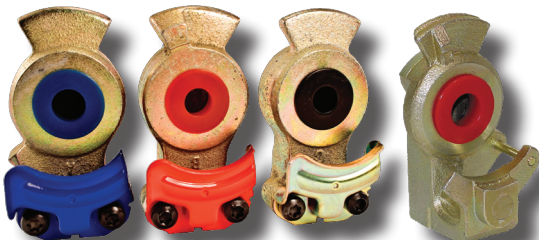

## Rapid-Release™ Service Kit

Sloan No.	Description
451715	Rapid Release Gasket Service Kit -includes gasket, snap ring, and diaphragm

## Swing-Away/Shut-off Gladhand™

- Shut-off valve prevents contaminants from entering the system.
- Eliminates the need for a dummy coupler.
- Decreases plumbing hardware and speeds installation time.

Sloan No.	Configuration	Seal Type	Remarks
441171	service	black poly	Cast Aluminum Gladhand
441172	emergency	black poly	Cast Aluminum Gladhand
441169	service	blue poly	Cast Iron Gladhand
441170	emergency	red poly	Cast Iron Gladhand

## Cast Iron Gladhands

- Constructed of die cast malleable iron.
- Comes standard with polyurethane seal.

Sloan No.	Configuration	Seal Type	Remarks
441088	emergency	red poly	2-piece design
441089	emergency	black poly	2-piece design
441090	service	blue poly	2-piece design
441091	service	black poly	2-piece design
441092	universal	black poly	2-piece design
441131	service	blue poly	1-piece design
441132	emergency	red poly	1-piece design
441133	universal	black poly	1-piece design

## Standard Gladhands

- Constructed of die cast aluminum with stainless steel wear plates.
- Service and Emergency configurations (polarized) or Universal (non-polarized).
- Available with polyurethane color coded seals.