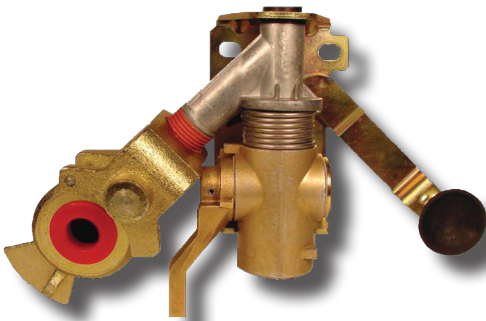

## Rapid-Release™ Service Gladhand

- Releases trailer brakes up to 50% faster than standard methods.
- Available in both standard and 37.5° mount.
- Prevents in-city trailer bounce.
- Reduces wear on drums resulting in maintenance savings.

Sloan No.	Configuration	Seal Type	Remarks
441175	standard	poly	w/ filter
441176	standard	poly	
441177	angle mount	poly	w/ filter
441178	angle mount	poly	

## Rapid-Release™ Service Kit

Sloan No.	Description
451715	Rapid Release Gasket Service Kit -includes gasket, snap ring, and diaphragm

## Swing-Away/Shut-off Gladhand™

- Shut-off valve prevents contaminants from entering the system.
- Eliminates the need for a dummy coupler.
- Decreases plumbing hardware and speeds installation time.

Sloan No.	Configuration	Seal Type	Remarks
441171	service	black poly	Cast Aluminum Gladhand
441172	emergency	black poly	Cast Aluminum Gladhand
441169	service	blue poly	Cast Iron Gladhand
441170	emergency	red poly	Cast Iron Gladhand