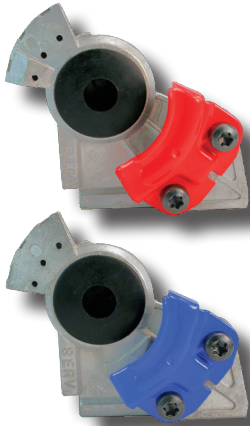

**Dash Control Valves**

**Air Brake Valves**

**Air Accessory Valves**

**Air Cylinders**

**Switches & Toggles**

**Plugs, Sockets & Cables**

**RV Plugs & Sockets**

**Wire and Cable**

**Electrical Harnesses**

**Electrical Connectors**

**Engine Heaters**

**Fuel Caps**

**Oil Caps & Dipsticks**

**Grease Fittings**

**Wiper Blades**

**Water Pumps**

## 37-1/2° Bracket Mount Gladhands

Sloan No.	Configuration	Seal Type	Remarks
441018***	emergency	rubber	with filter
441019***	emergency	rubber	
441022***	service	rubber	with filter
441023***	service	rubber	
441065***	emergency	red poly	
441066***	service	blue poly	
441067***	service	blue poly	blue powder-coated body
441068***	emergency	red poly	red powder-coated body
441074***	emergency	red poly	with filter
441075***	service	blue poly	with filter
441083***	emergency	black poly	
441085***	service	black poly	
441098**	service	blue poly	blue painted body, stainless steel clamp
441099**	emergency	red poly	red painted body, stainless steel clamp

## Swing-Away Gladhands

- Provides the lowest projection height from "trailer skin".
- Eliminates the need to "twist" hoses to obtain gladhand retraction.
- 45° swivel designed elbow permits optional air line entry from either the bottom or back port.
- Eliminates expensive swivel type hoses and permits the use of inexpensive nylon reinforced tubing.
- Gladhand bracket prevents foreign particles and insects from entering air lines while trailer is not in use.