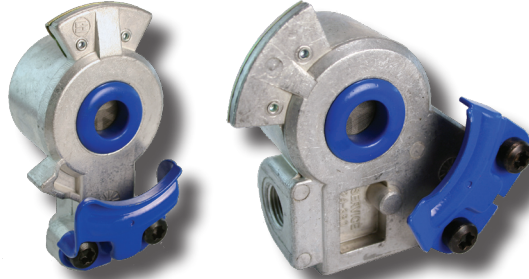

## Rapid-Release™ Service Gladhand

- Releases trailer brakes up to 50% faster than standard methods.
- Available in both standard and 37.5° mount.
- Prevents in-city trailer bounce.
- Reduces wear on drums resulting in maintenance savings.

Sloan No.	Configuration	Seal Type	Remarks
441175	standard	poly	w/ filter
441176	standard	poly	
441177	angle mount	poly	w/ filter
441178	angle mount	poly	

## Swing-Away/Shut-off Gladhand™

- Shut-off valve prevents contaminants from entering the system.
- Eliminates the need for a dummy coupler.
- Decreases plumbing hardware and speeds installation time.

Sloan No.	Configuration	Seal Type	Remarks
441171	service	black poly	Cast Aluminum Gladhand
441172	emergency	black poly	Cast Aluminum Gladhand
441169	service	blue poly	Cast Iron Gladhand
441170	emergency	red poly	Cast Iron Gladhand

## Cast Iron Gladhands

- Constructed of die cast malleable iron.
- Comes standard with polyurethane seal.

Sloan No.	Configuration	Seal Type	Remarks
441088	emergency	red poly	2-piece design
441089	emergency	black poly	2-piece design
441090	service	blue poly	2-piece design
441091	service	black poly	2-piece design
441092	universal	black poly	2-piece design
441131	service	blue poly	1-piece design
441132	emergency	red poly	1-piece design
441133	universal	black poly	1-piece design