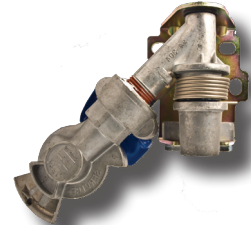

3/8"-18 NPTF
Bottom Port

3/8"-18 NPTF
Back Port

Sloan No.	Configuration	Seal Type	Remarks	Gladhand Material
441062	service	black poly	bottom port air hookup	aluminum
441063	emergency	black poly	bottom port air hookup	aluminum
441064	universal	black poly	bottom port air hookup	aluminum
441069	emergency	red poly	bottom port air hookup	aluminum
441070	service	blue poly	bottom port air hookup	aluminum
441102	service	black poly	back port air hookup	aluminum
441103	emergency	black poly	back port air hookup	aluminum
441104	universal	black poly	back port air hookup	aluminum
441105	emergency	red poly	back port air hookup	aluminum
441106	service	blue poly	back port air hookup	aluminum
441150	service	blue poly	bottom port air hookup	cast iron
441151	emergency	red poly	bottom port air hookup	cast iron
441152	service	blue poly	back port air hookup	cast iron
441153	emergency	red poly	back port air hookup	cast iron
441154	service	blue poly	both ports open	cast iron
441155	emergency	red poly	both ports open	cast iron