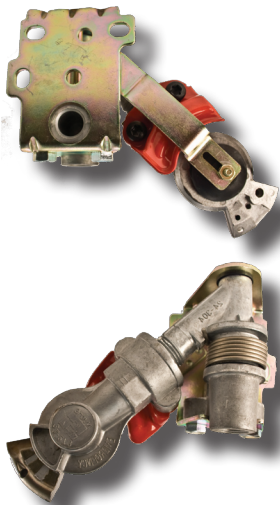

3/8"-18 NPTF
Bottom Port

3/8"-18 NPTF
Back Port

Sloan No.	Configuration	Seal Type	Remarks	Gladhand Material
441062	service	black poly	bottom port air hookup	aluminum
441063	emergency	black poly	bottom port air hookup	aluminum
441064	universal	black poly	bottom port air hookup	aluminum
441069	emergency	red poly	bottom port air hookup	aluminum
441070	service	blue poly	bottom port air hookup	aluminum
441102	service	black poly	back port air hookup	aluminum
441103	emergency	black poly	back port air hookup	aluminum
441104	universal	black poly	back port air hookup	aluminum
441105	emergency	red poly	back port air hookup	aluminum
441106	service	blue poly	back port air hookup	aluminum
441150	service	blue poly	bottom port air hookup	cast iron
441151	emergency	red poly	bottom port air hookup	cast iron
441152	service	blue poly	back port air hookup	cast iron
441153	emergency	red poly	back port air hookup	cast iron
441154	service	blue poly	both ports open	cast iron
441155	emergency	red poly	both ports open	cast iron