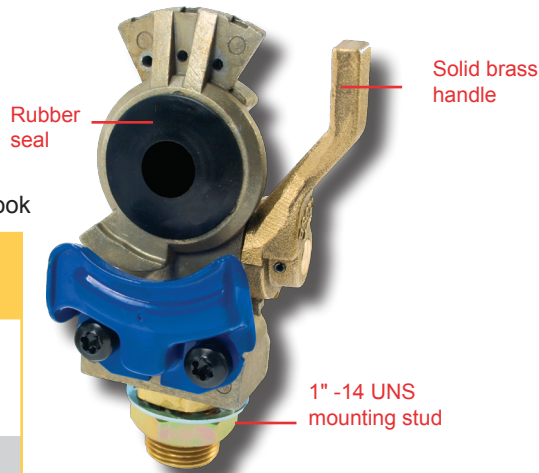

Shut-Off Style Gladhands with Standard Seal

Sloan No.	Configuration	Plug	Fitting	Seal
441000•	service	not req'd	3/8" copper	rubber
441001•	service	not req'd	3/8" nylon	rubber
441003•	service	not req'd	1/2" nylon	rubber
441004•	service	not req'd	none	rubber
441005•	emergency	yes	3/8" copper	rubber
441007•	emergency	no	3/8" copper	rubber
441008•	emergency	no	3/8" nylon	rubber
441012•	emergency	no	1/2" nylon	rubber
441014•	emergency	no	none	rubber
441071	emergency	not req'd	3/8"-18 port	red poly
441072	service	not req'd	3/8"-18 port	blue poly
441080	emergency	not req'd	3/8"-18 port	black poly
441081	service	not req'd	3/8"-18 port	black poly

• Item available as 50 pieces in one box. Order with suffix -50.

* All Sloan Shut-Off Gladhands include a gasket that is to be mounted between the gladhand base and the trailer. This gasket will help prevent corrosion on the mounting surface between the trailer and the gladhand.

Bulk Head Shut-off Gladhand

- Die cast aluminum construction
- Emergency gladhand has 1/4" port for pintle hook

Sloan No.	Description
441148	service with 3/8" nylon tube fitting
441149	emergency with 3/8" nylon tube fitting
441161	service with 1/2" nylon tube fitting
441162	emergency with 1/2" nylon tube fitting
441164	service with no fitting
441165	emergency with no fitting

Gladhand Lock

- Prevents unwanted trailer connections.
- 6 lock combinations available with 2 keys.
- Fits most makes of gladhands.

Sloan No.	Key No.
441752-01	01
441752-02	02
441752-03	03
441752-04	04
441752-05	05
441752-06	06

Rubber Hose Assemblies

Coiled Hose Assemblies

3-in-1 Wrap

Bulk Hose

Quick-Fix™

Air Hose

Accessories

Hose Clamps

Gladhands

Air Tanks

Drain Valves

Ground Plugs

Selector Valves

Truck Valves

Brass Fittings

Hose & Tube Chart

Dash Control Valves