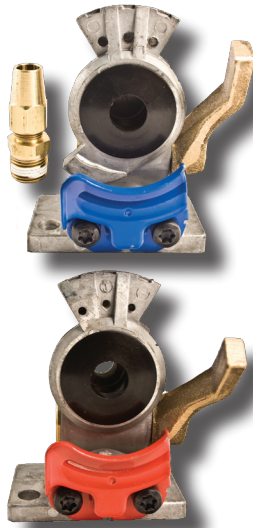

Shut-Off Style Gladhands with Standard Seal

Sloan No.	Configuration	Plug	Fitting	Seal
441000•	service	not req'd	3/8" copper	rubber
441001•	service	not req'd	3/8" nylon	rubber
441003•	service	not req'd	1/2" nylon	rubber
441004•	service	not req'd	none	rubber
441005•	emergency	yes	3/8" copper	rubber
441007•	emergency	no	3/8" copper	rubber
441008•	emergency	no	3/8" nylon	rubber
441012•	emergency	no	1/2" nylon	rubber
441014•	emergency	no	none	rubber
441071	emergency	not req'd	3/8"-18 port	red poly
441072	service	not req'd	3/8"-18 port	blue poly
441080	emergency	not req'd	3/8"-18 port	black poly
441081	service	not req'd	3/8"-18 port	black poly

• Item available as 50 pieces in one box. Order with suffix -50.

* All Sloan Shut-Off Gladhands include a gasket that is to be mounted between the gladhand base and the trailer. This gasket will help prevent corrosion on the mounting surface between the trailer and the gladhand.

Bulk Head Shut-off Gladhand

- Die cast aluminum construction
- Emergency gladhand has 1/4" port for pintle hook

Sloan No.	Description
441148	service with 3/8" nylon tube fitting
441149	emergency with 3/8" nylon tube fitting
441161	service with 1/2" nylon tube fitting
441162	emergency with 1/2" nylon tube fitting
441164	service with no fitting
441165	emergency with no fitting