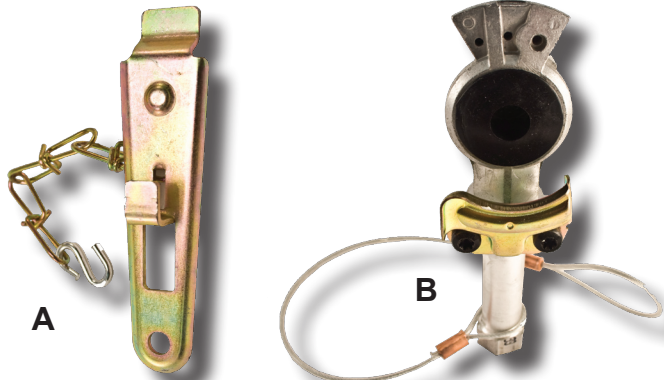

Dummy Gladhand

Sloan		
No.	Description	Item
441167	Stamped, Non-vented	A
441168	Stamped, Vented	A
441047•	Non-vented w/ 26" cable	B

• Item available as 50 pieces in one box, order with suffix -50.

Gladhand Pacifier

- Keeps airlines and exposed gladhands free from dirt, insects and moisture.
- 2-piece nylon strap keeps pacifier handy when the airline system is connected or disconnected.
- Can be used on any Sloan or other make gladhands.

• Item available as 100 pieces in one box, order with suffix -100.

King Pin Lock

- Prevents unwanted trailer connection

Sloan	
No.	Description
451101	Supplied with 2 keys

Gladhand Accessories

Sloan	
No.	Description
441704	gladhand w/shut-off cock replacement handle roll pin
441705	replacement handle for shut-off style gladhand (3.20" length)
441731	gladhand holder
441750	replacement handle for shut-off style gladhand (4.50" length)
441766	replacement dust cover for swing-away gladhand
441134	screen filter

- Constructed of durable ABS plastic.
- Keeps gladhands and electrical plugs out of dirt, grease and other contaminants.
- Mounts with plugs pointing down to prevent moisture from gathering...reducing corrosion.