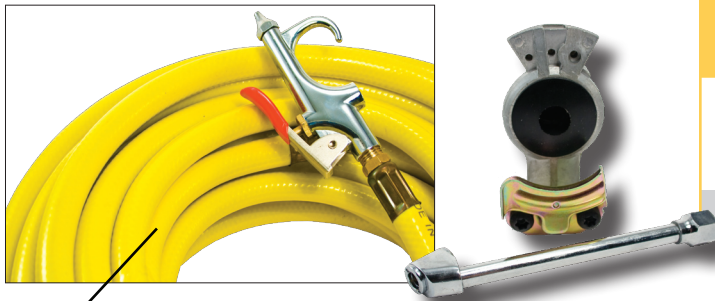

Dummy Gladhand

Sloan		
No.	Description	Item
441167	Stamped, Non-vented	A
441168	Stamped, Vented	A
441047•	Non-vented w/ 26" cable	B

• Item available as 50 pieces in one box, order with suffix -50.

Gladhand Pacifier

- Keeps airlines and exposed gladhands free from dirt, insects and moisture.
- 2-piece nylon strap keeps pacifier handy when the airline system is connected or disconnected.
- Can be used on any Sloan or other make gladhands.

Sloan	
No.	Description
441721	Gladhand pacifier

Tire Inflator / Cab Blower

Complete assembly includes:

- 1/4" NPT Universal gladhand - 441145
- 50' HD air line, with 1/4" NPT
- 1/4" NPT tire inflator and 1/4" blow gun

• Item available as 100 pieces in one box, order with suffix -100.

King Pin Lock

- Prevents unwanted trailer connection

Sloan	
No.	Description
451101	Supplied with 2 keys

Gladhand Accessories

Sloan	
No.	Description
441704	gladhand w/shut-off cock replacement handle roll pin
441705	replacement handle for shut-off style gladhand (3.20" length)
441731	gladhand holder
441750	replacement handle for shut-off style gladhand (4.50" length)
441766	replacement dust cover for swing-away gladhand
441134	screen filter