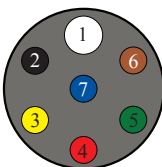

- 1 - WHITE 8 GA.
- 2 - BLACK 12 GA.
- 3 - YELLOW 12 GA.
- 4 - RED 10 GA.
- 5 - GREEN 12 GA.
- 6 - BROWN 12 GA.
- 7 - BLUE (ABS power) 10 GA.

7-Way Coiled Cable w/Plugs ISO - Yellow Jacket

Sloan No.	Working Length	Description	Usage
421159	12'	(2) 12" pigtails	For trailer system monitoring, reefer and cargo information.
421160	15'	(2) 12" pigtails	
421178	12'	Straight	
421179	15'	Straight	
421213	10'	Straight, metal plugs	
421214	15'	72" lead	
421215	15'	48" lead	
421216	12'	metal plugs	
421217	15'	72" lead, 1 metal plug	
421218	15'	1 metal plug	

- 1 - WHITE 10 GA.
- 2 - BLACK 12 GA.
- 3 - YELLOW 12 GA.
- 4 - RED 12 GA.
- 5 - GREEN 12 GA.
- 6 - BROWN 12 GA.
- 7 - BLUE 12 GA.

PowerPlus 7-Way Coiled Cable w/Plugs, Black Jacket

Sloan No.	Working Length	Description
421007	12'	(2) 12" pigtails, metal plugs
421115	15'	(2) 12" pigtails, metal plugs
421185	15'	(1) 40" lead, metal plugs
421225	8'	Straight cable, metal plugs
421226	10'	Straight cable, metal plugs
421227	12'	Straight cable, metal plugs
421228	15'	Straight cable, metal plugs
421229	20'	(2) 12" leads, metal plugs
421230	15'	(1) 12" lead, (1) 72" lead,
421231	15'	(1) 72" lead, 1 metal plug
421232	10'	(2) 12" leads, metal plugs
421233	12'	(2) 12" leads, (1) metal plug
421234	15'	(2) 12" leads, (1) metal plug
421235	20'	(1) 12" lead, (1) 72" lead

- 1 - WHITE 12 GA.
- 2 - BLACK 14 GA.
- 3 - YELLOW 14 GA.
- 4 - RED 14 GA.
- 5 - GREEN 14 GA.
- 6 - BROWN 14 GA.
- 7 - BLUE 14 GA.

Economy 7-Way Coiled Cable w/Plugs, Black Jacket

Sloan No.	Working Length	Description	Usage
421010	12'	(2) 12" pigtails	Where 14 gauge is considered adequate. Durable and economical.
421113	15'	(2) 12" pigtails	
421164	12'	Straight	
421165	15'	Straight	
421180	15'	(1) 12"/ (1) 48" pigtail	