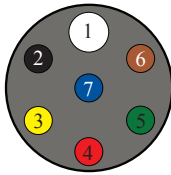

- 1 - WHITE 8 GA.
- 2 - BLACK 12 GA.
- 3 - YELLOW 12 GA.
- 4 - RED 10 GA.
- 5 - GREEN 12 GA.
- 6 - BROWN 12 GA.
- 7 - BLUE (ABS power) 10 GA.

7-Way Coiled Cable w/Plugs ISO - Yellow Jacket

Sloan No.	Working Length	Description	Usage
421159	12'	(2) 12" pigtails	For trailer system monitoring, reefer and cargo information.
421160	15'	(2) 12" pigtails	
421178	12'	Straight	
421179	15'	Straight	
421213	10'	Straight, metal plugs	
421214	15'	72" lead	
421215	15'	48" lead	
421216	12'	metal plugs	
421217	15'	72" lead, 1 metal plug	
421218	15'	1 metal plug	

- 1 - WHITE 10 GA.
- 2 - BLACK 12 GA.
- 3 - YELLOW 12 GA.
- 4 - RED 12 GA.
- 5 - GREEN 12 GA.
- 6 - BROWN 12 GA.
- 7 - BLUE 12 GA.

PowerPlus 7-Way Coiled Cable w/Plugs, Black Jacket

Sloan No.	Working Length	Description
421007	12'	(2) 12" pigtails, metal plugs
421115	15'	(2) 12" pigtails, metal plugs
421185	15'	(1) 40" lead, metal plugs
421225	8'	Straight cable, metal plugs
421226	10'	Straight cable, metal plugs
421227	12'	Straight cable, metal plugs
421228	15'	Straight cable, metal plugs
421229	20'	(2) 12" leads, metal plugs
421230	15'	(1) 12" lead, (1) 72" lead,
421231	15'	(1) 72" lead, 1 metal plug
421232	10'	(2) 12" leads, metal plugs
421233	12'	(2) 12" leads, (1) metal plug
421234	15'	(2) 12" leads, (1) metal plug
421235	20'	(1) 12" lead, (1) 72" lead

- 1 - WHITE 12 GA.
- 2 - BLACK 14 GA.
- 3 - YELLOW 14 GA.
- 4 - RED 14 GA.
- 5 - GREEN 14 GA.
- 6 - BROWN 14 GA.
- 7 - BLUE 14 GA.

Economy 7-Way Coiled Cable w/Plugs, Black Jacket

Sloan No.	Working Length	Description	Usage
421010	12'	(2) 12" pigtails	Where 14 gauge is considered adequate. Durable and economical.
421113	15'	(2) 12" pigtails	
421164	12'	Straight	
421165	15'	Straight	
421180	15'	(1) 12"/ (1) 48" pigtail	