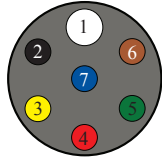

- 1 - WHITE 8 GA.
- 2 - BLACK 12 GA.
- 3 - YELLOW 12 GA.
- 4 - RED 10 GA.
- 5 - GREEN 12 GA.
- 6 - BROWN 12 GA.
- 7 - BLUE (ABS power) 10 GA.

7-Way Coiled Cable w/Plugs ISO - Yellow Jacket

Sloan No.	Working Length	Description	Usage
421159	12'	(2) 12" pigtails	For trailer system monitoring, reefer and cargo information.
421160	15'	(2) 12" pigtails	
421178	12'	Straight	
421179	15'	Straight	
421213	10'	Straight, metal plugs	
421214	15'	72" lead	
421215	15'	48" lead	
421216	12'	metal plugs	
421217	15'	72" lead, 1 metal plug	
421218	15'	1 metal plug	

- 1 - WHITE 10 GA.
- 2 - BLACK 12 GA.
- 3 - YELLOW 12 GA.
- 4 - RED 12 GA.
- 5 - GREEN 12 GA.
- 6 - BROWN 12 GA.
- 7 - BLUE 12 GA.

PowerPlus 7-Way Coiled Cable w/Plugs, Black Jacket

Sloan No.	Working Length	Description
421007	12'	(2) 12" pigtails, metal plugs
421115	15'	(2) 12" pigtails, metal plugs
421185	15'	(1) 40" lead, metal plugs
421225	8'	Straight cable, metal plugs
421226	10'	Straight cable, metal plugs
421227	12'	Straight cable, metal plugs
421228	15'	Straight cable, metal plugs
421229	20'	(2) 12" leads, metal plugs
421230	15'	(1) 12" lead, (1) 72" lead,
421231	15'	(1) 72" lead, 1 metal plug
421232	10'	(2) 12" leads, metal plugs
421233	12'	(2) 12" leads, (1) metal plug
421234	15'	(2) 12" leads, (1) metal plug
421235	20'	(1) 12" lead, (1) 72" lead

- 1 - WHITE 12 GA.
- 2 - BLACK 14 GA.
- 3 - YELLOW 14 GA.
- 4 - RED 14 GA.
- 5 - GREEN 14 GA.
- 6 - BROWN 14 GA.
- 7 - BLUE 14 GA.

Economy 7-Way Coiled Cable w/Plugs, Black Jacket

Sloan No.	Working Length	Description	Usage
421010	12'	(2) 12" pigtails	Where 14 gauge is considered adequate. Durable and economical.
421113	15'	(2) 12" pigtails	
421164	12'	Straight	
421165	15'	Straight	
421180	15'	(1) 12"/ (1) 48" pigtail	