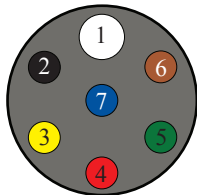

Plugs, Sockets & Cables

Coiled and Straight Cable with 7-Way Plug

- Large connector finger grips for easy disconnection.
- Connector pins are double crimped for maximum durability.
- Plugs meet SAE J560.

CIRCUIT IDENTIFICATION

Pin No.	ATS Color Code	Circuit
1	White	Ground return.
2	Black	Clearance, side marker, and ident. lamps.
3	Yellow	Left turn signal & hazard signal.
4	Red	Stop lamp & anti-lock devices.
5	Green	Right turn signal & hazard signal.
6	Brown	Tail and license plate lamps.
7	Blue	Auxiliary circuit/ABS power.

ElectraPlus 7-Way Coiled Cable w/Plugs ABS - Green Jacket

1 - WHITE	8 GA.
2 - BLACK	12 GA.
3 - YELLOW	12 GA.
4 - RED	10 GA.
5 - GREEN	12 GA.
6 - BROWN	12 GA.
7 - BLUE (ABS power)	10 GA.

Sloan No.	Working Length	Description	Usage
421129	12'	12" leads, metal plugs	Heavy duty SAE J2394 construction designed for use on ABS systems where either the #4 red stop lamp circuit or #7 blue circuit are used.
421130	15'	12" leads, metal plugs	
421155	15'	12"/ 40" leads metal plugs	
421156	12'	12" leads, plastic plugs	Recommended for all ABS applications.
421157	15'	12" leads, plastic plugs	
421166	12'	Straight, metal plugs	
421167	15'	Straight, metal plugs	
421199	10'	Straight, metal plugs	
421200	15'	Straight, plastic plugs	
421201	10'	Straight, plastic plugs	
421202	12'	Straight, plastic plugs	
421203	15'	48" leads, plastic plugs	
421204	20'	metal plugs	
421205	15'	72" lead & metal plugs	
421206	20'	72" lead & metal plugs	
421207	20'	40" lead & metal plugs	
421208	12'	1 metal plugs	
421209	15'	1 metal plug	
421210	15'	72" lead, 1 metal plug	
421247	20'	Straight, metal plugs	

Rubber Hose Assemblies

Coiled Hose Assemblies

3-in-1 Wrap

Bulk Hose

Quick-Fix™

Air Hose

Accessories

Hose Clamps

Gladhands

Air Tanks

Drain Valves

Ground Plugs

Selector Valves

Truck Valves