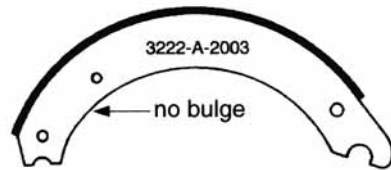

16 1/2" Meritor "Q" Plus

Width	Base Shoe #
5"	4720Q
6"	4715Q
7"	4707Q
7"	4707QM
8"	4718Q
8 5/8"	4711Q