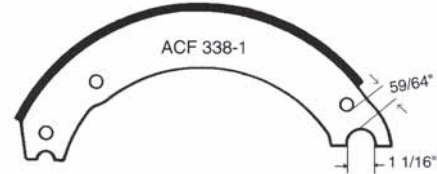

Width	Base Shoe #
5"	4524QM
6"	4514QM

15" Eaton

Width	Base Shoe #
4"	1308E

15" Eaton "ES"

Width	Base Shoe #
4"	1443E

Popular Brake Shoes on Trailers

Use this chart to determine what brake shoes you have and what you need to ask for. Compare your shoes to the diagram and measure the width. The "base shoe #" will be part of any supplier's part number. Then consult with your supplier regarding the appropriate grade of friction material required for the typical use of your truck.

Fruehauf

16 1/2" Fruehauf "XEM3"

Off Set Webs on 8 5/8"

Width	Base Shoe #
7"	4515X3
8 5/8"	4551X3L
8 5/8"	4551X3R

"Low Boy" Trailers

12 1/4" Dana

Width	Base Shoe #
5 1/2"	4536DQ
7 1/2"	4692DT

12 1/4" Dana (Std. Forge) Early FT

Width	Base Shoe #
5 1/2"	4536SFT
7 1/2"	4591SFT

12 1/4" Dana FC

Width	Base Shoe #
5 1/2"	4536DQU
7 1/2"	4692DQU

12 1/4" Dexter (closed/closed)

Width	Base Shoe #
4"	4700DXT
5"	4661DXT
7 1/2"	4591DXT

12 1/4" Dexter (PQ) Style