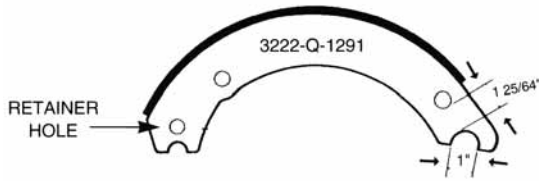

Most Popular Brake Shoes Rear Drive Axle

Use this chart to determine what brake shoes you have and what you need to ask for. Compare your shoes to the diagram and measure the width. The "base shoe #" will be part of any supplier's part number. Then consult with your supplier regarding the appropriate grade of friction material required for the typical use of your truck.

16 1/2" Meritor "Q"

Width	Base Shoe #
4"	4549Q
5"	4524Q
6"	4514Q
7"	4515Q
7"	4515HQ
8 5/8"	4551Q
10"	4552QO
10"	4552QN