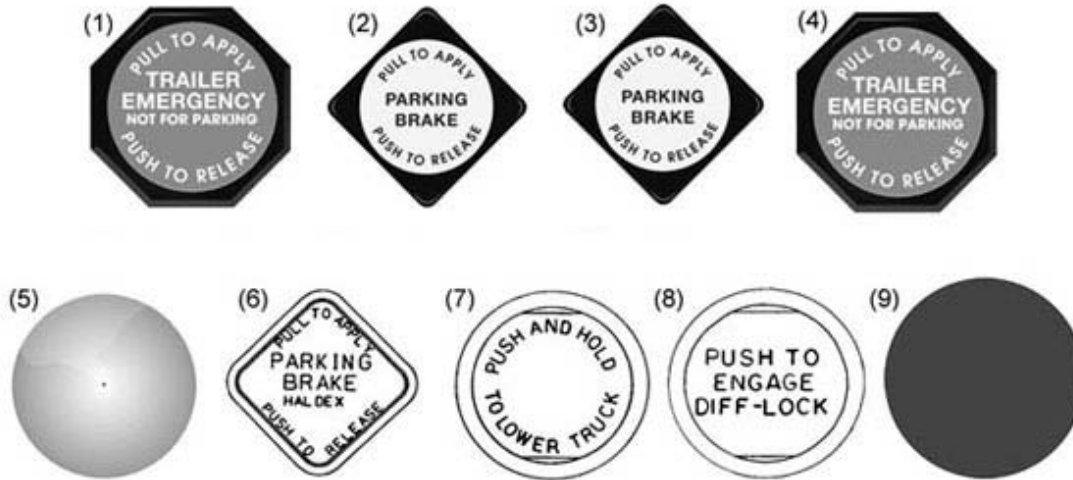

Knobs for Push-Pull Valves

Knob for Pin Type

Features:

- Engineering Grade Composite (EGC).

Notes:

- 1) Pin Included.

SKU#	Product Description	Mounting Shaft	Notes	OEM Part Number	Picture
12500	Knob for Pin Type Push-Pull Valve	5/16"	Red	1180350	2
12502	Knob for Pin Type Push-Pull Valve	5/16"	Blue	1180340	1
KN20900	Trailer Supply Knob for Pin Type Push-Pull Valves	3/8"	RCCC Red	N14514AA	4
KN20901	Parking Brake Knob for Pin Type Push-Pull Valves	3/8"	RCCC Yellow	N14514AB	5
KN20902	Tractor Parking Knob for Pin Type Push-Pull Valves	3/8"	RCCC Blue	N14514AC	3
KN20903	System Brake Knob for Pin Type Push-Pull Valves	3/8"	RCCC Yellow	N14514AD	6

Knobs for Push-Pull Valves

Knob for Threaded Type

SKU#	Product Description	Description	OEM Part Number	Picture
12501	Knob for Threaded Type Push-Pull Valve	(EGC) Engineering Grade Composite RCCC Red Knob 1/4" – 20 thread	1155715	1
12503	Knob for Threaded Type Push-Pull Valve	(EGC) Engineering Grade Composite RCCC Yellow Knob 1/4" – 20 thread	1175003	2
12509	Knob for Threaded Type Push-Pull Valve	RCCC Yellow Knob 1/4" – 28 thread	1175013	3
12510	Trailer Emergency Knob for Threaded Type Push-Pull Valve	(EGC) Engineering Grade Composite RCCC Red Knob 1/4" – 28 thread	1155726	4
A25079	Knob for Threaded Type Push-Pull Valve	Plain Metal Knob 1/4" – 28 thread	AD25079	5
KN20904	Knob for Threaded Type Push-Pull Valve	RCCC Yellow 1/4" – 20 thread	N14514AT	6
KN20950	Knob for Threaded Type Push-Pull Valve	RCCC Black 1/4" – 28 thread	102684	7
KN20951	Knob for Threaded Type Push-Pull Valve	RCCC Black 1/4" – 28 thread	102684A	8
N14514	Knob for Threaded Type Push-Pull Valve	Plain Black Plastic Knob 1/4" – 28 thread	N14514	9

Knobs for Push-Pull Valves

Knob for Bendix® Pin Type

SKU#	Product Description	Application	Notes
298817	Bendix® Trailer Air Supply Knob for Pin Type Push-Pull Valves	Dash Brake Valve	Red
298818	Bendix® Parking Brake Knob for Pin Type Push-Pull Valves	Dash Brake Valve	Yellow