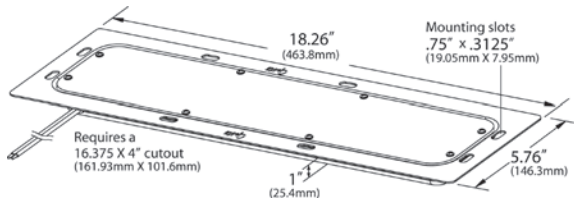

**TECHNICAL SPECIFICATIONS**  
Material: Aluminum/Acrylic  
Finish: White

61291

61261

61F61

61511

Part Number	Product Description	Lighting Technology	Light Output (Usable)	Operating Temperature	Design Voltage (V)	Amp Draw (A)
61611	High output, 18 diodes	LED	1200 Lm	-40F to +122F	12	2.16
61G21	High output, 18 diodes, w/motion sensor	LED	1200 Lm	-40F to +122F	12	2.16
61E61 <b>NEW</b>	High output, 18 diodes, dimmable	LED	1200 Lm	-40F to +122F	12	2.17/.71
61111	High output, 16 diodes	LED	1000 Lm	-40F to +122F	24	1
61261	Standard output, 10 diodes	LED	800 Lm	-40F to +122F	12	1.75
61F61 <b>NEW</b>	Standard output, 10 diodes w/motion sensor	LED	800 Lm	-40F to +122F	12	1.75/.02
61881	Low output, 10 diodes	LED	400 Lm	-40F to +122F	12	1.2
61291 <b>NEW</b>	Standard output, 6 diodes	LED	940 Lm	-40F to +122F	12	1.7
61H91 <b>NEW</b>	Standard output, 6 diodes w/motion sensor	LED	940 Lm	-40F to +122F	12	1.7/.02
61511	Standard output, interior dome	Fluorescent	950 Lm	0F to +125F	12	2.5