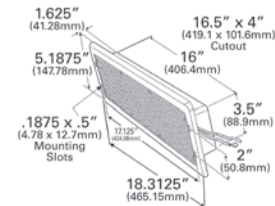

**TECHNICAL SPECIFICATIONS**  
Material: Aluminum/Acrylic  
Finish: White

61291

61261

61F61

61511

Part Number	Product Description	Lighting Technology	Light Output (Usable)	Operating Temperature	Design Voltage (V)	Amp Draw (A)
61611	High output, 18 diodes	LED	1200 Lm	-40F to +122F	12	2.16
61G21	High output, 18 diodes, w/motion sensor	LED	1200 Lm	-40F to +122F	12	2.16
61E61 <b>NEW</b>	High output, 18 diodes, dimmable	LED	1200 Lm	-40F to +122F	12	2.17/.71
61111	High output, 16 diodes	LED	1000 Lm	-40F to +122F	24	1
61261	Standard output, 10 diodes	LED	800 Lm	-40F to +122F	12	1.75
61F61 <b>NEW</b>	Standard output, 10 diodes w/motion sensor	LED	800 Lm	-40F to +122F	12	1.75/.02
61881	Low output, 10 diodes	LED	400 Lm	-40F to +122F	12	1.2
61291 <b>NEW</b>	Standard output, 6 diodes	LED	940 Lm	-40F to +122F	12	1.7
61H91 <b>NEW</b>	Standard output, 6 diodes w/motion sensor	LED	940 Lm	-40F to +122F	12	1.7/.02
61511	Standard output, interior dome	Fluorescent	950 Lm	0F to +125F	12	2.5