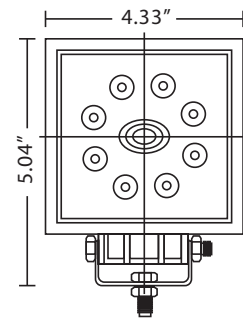

#### Features and Benefits

- Nine 3-watt LEDs
- 10-30 VDC
- Aluminum heatsink housing
- Acrylic lens
- Steel mounting bracket
- IP Rating 67
- Warranty: 2 years