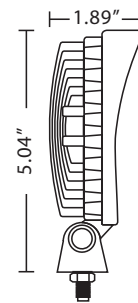

Models

PART NO.	VOLTAGE	AMPS	LUMENS	TYPE
E92004	10-30	1.1	550	Flood

Features and Benefits

- Six 3-watt LEDs
- 10-30 VDC
- Aluminum heatsink housing
- Acrylic lens
- Steel mounting bracket
- IP Rating 67
- Warranty: 2 years

Beam Pattern