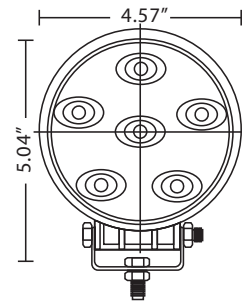

Models

PART NO.	VOLTAGE	AMPS	LUMENS	TYPE
E92004	10-30	1.1	550	Flood

Features and Benefits

- Six 3-watt LEDs
- 10-30 VDC
- Aluminum heatsink housing
- Acrylic lens
- Steel mounting bracket
- IP Rating 67
- Warranty: 2 years

Beam Pattern