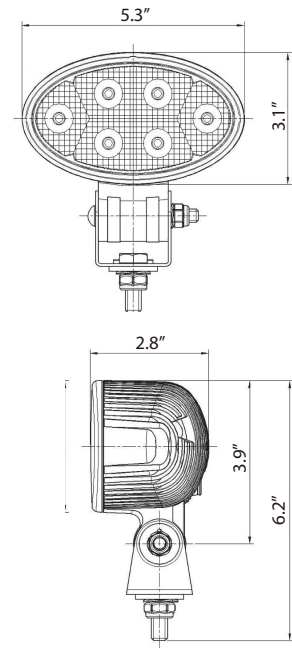

E92001 SERIES Oval LED

The E92001 Series worklamp offers the latest technology and the very brightest white light for your application. This LED model offers over 80,000 hours of maintenance free life expectancy coupled with extremely low amp draw.

Models

PART NO.	VOLTAGE	AMPS	LUMENS	TYPE
E92001	12-24	0.7	550	Flood

Features and Benefits

- Six 3-watt LEDs
- 12-24 VDC
- Aluminum heatsink housing
- ABS reflector and polycarbonate lens
- Steel mounting bracket
- IP Rating 67
- Warranty: 3 years

Beam Pattern