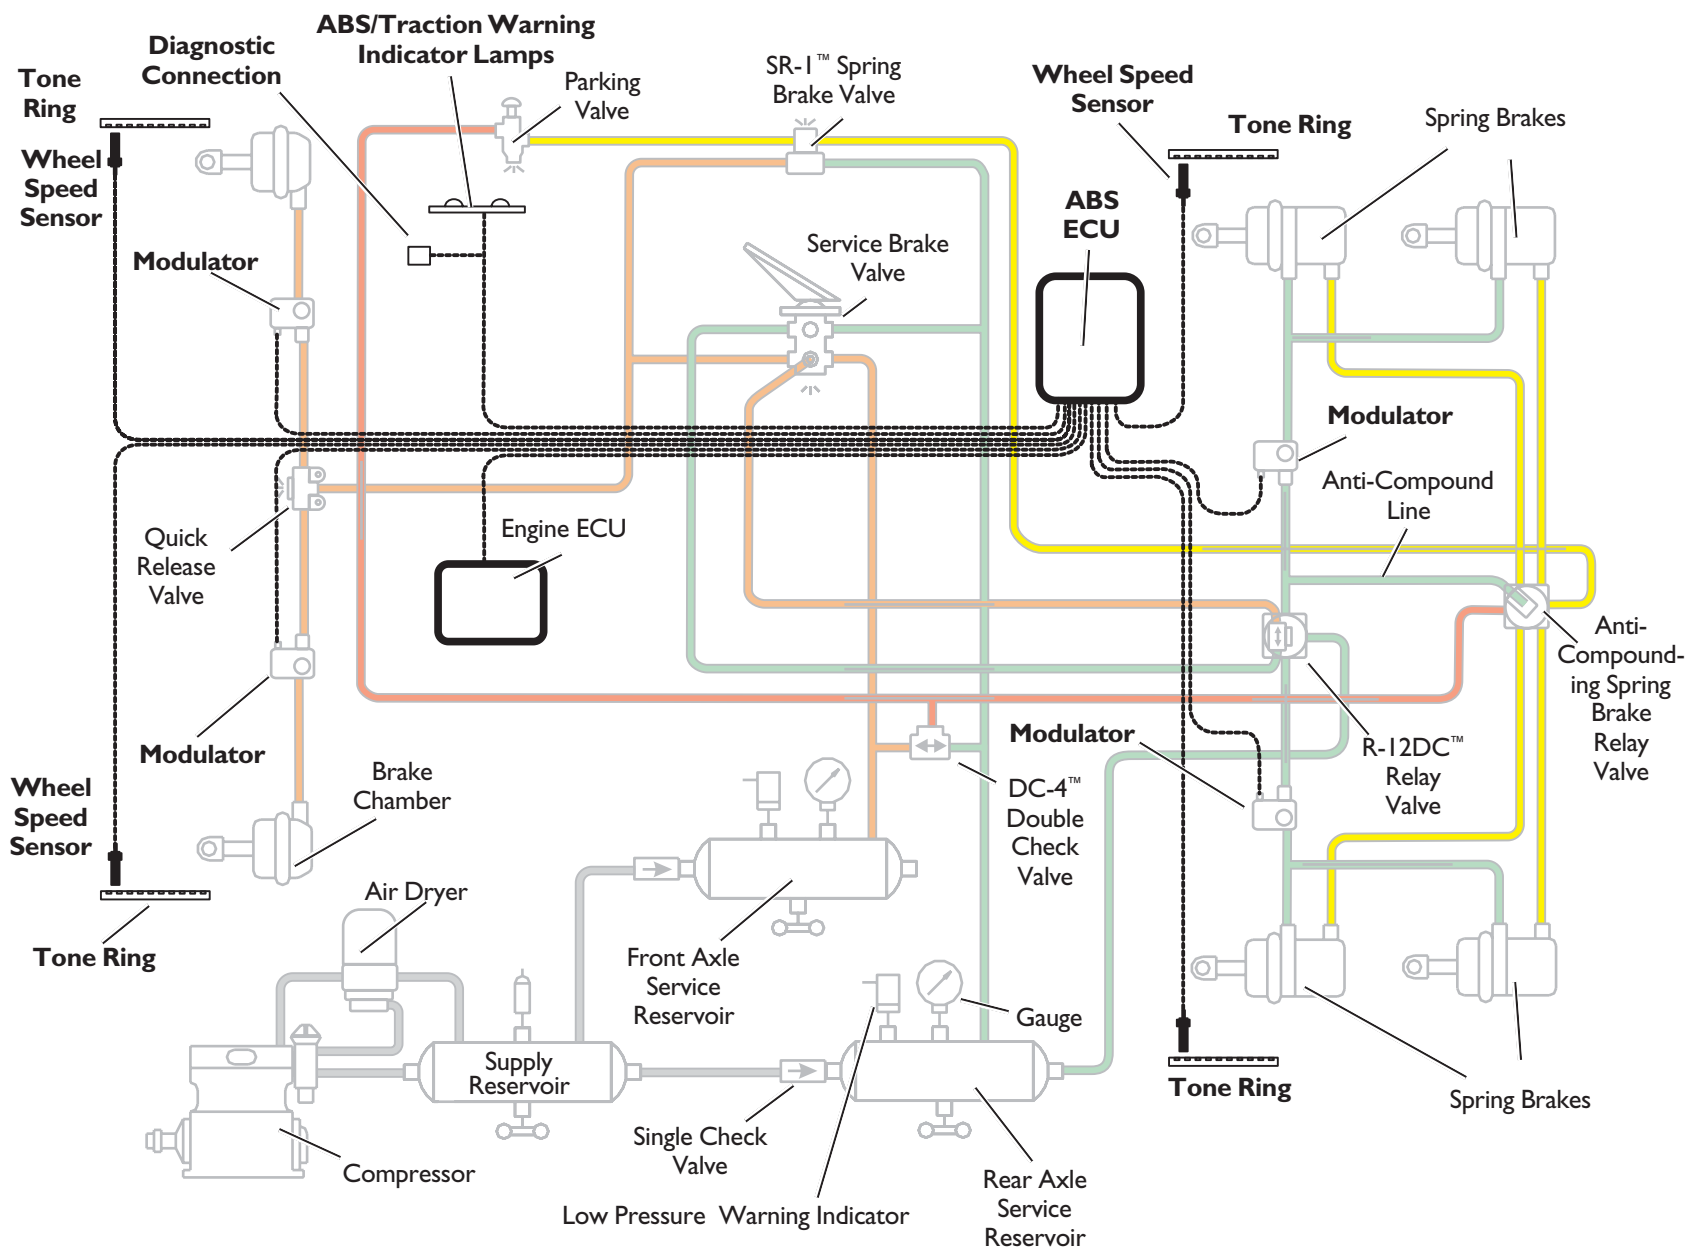

STRAIGHT TRUCK WITH STANDARD ABS SYSTEM SCHEMATIC (ABS COMPONENTS HIGHLIGHTED)

www.bendix.com 1-800-AIR-BRAKE (1-800-247-2725)