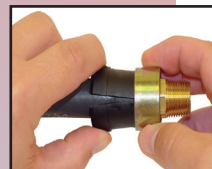

Quick-Fix®

- One package will repair two damaged 3/8" rubber air brake lines.
- Available with 3/8" or 1/2" male fittings
* For use with 3/8" rubber hose only.
- Includes installation tool.
- Pre-applied thread sealant.
- Packaged in point of purchase display pack.
- Meets DOT 106 SAE J1402 requirements.
- Hose assemblies available with Quick-Fix® ends.

Sloan No.	Description
431402	Individual pack 3/8" fittings (2 assemblies)
431402-12	Box of (12) 3/8" individual packs
431402-100	100 pcs. 3/8" bulk unpackaged (no tool)
431403	Individual pack 1/2" fittings (2 assemblies)
431403-12	Box of (12) 1/2" individual packs
431403-100	100 pcs. 1/2" bulk unpackaged (no tool)
431405	Display with (12) 3/8" individual packs
431405D	Quick-fix display only
431406	Display with (12) 1/2" individual packs

Quick-Fix Display Rack
holds 12 Quick-Fix packages

1. Trim hose end. Place one half of plastic case on hose, flush with lock groove.

2. Insert threaded fitting into lock groove.

3. Position remaining plastic case piece over assembly