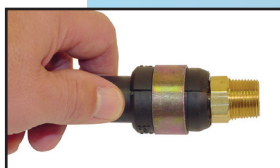

Quick-Fix Display Rack
holds 12 Quick-Fix packages

1. Trim hose end. Place one half of plastic case on hose, flush with lock groove.

2. Insert threaded fitting into lock groove.

3. Position remaining plastic case piece over assembly

4. Slide assembly ring to lock position.

5. Using the supplied wrench, insert the greased lock stem, push and turn until flush inside the fitting.

6. Finished assembly is now ready for installation

Air Hose Accessories