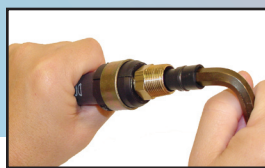

Quick-Fix Display Rack
holds 12 Quick-Fix packages

1. Trim hose end. Place one half of plastic case on hose, flush with lock groove.

2. Insert threaded fitting into lock groove.

3. Position remaining plastic case piece over assembly

4. Slide assembly ring to lock position.

5. Using the supplied wrench, insert the greased lock stem, push and turn until flush inside the fitting.

6. Finished assembly is now ready for installation

Air Hose Accessories