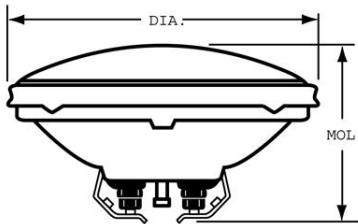

GE
Lighting

24443 - 4411 BULK

GE PAR36 - Tractor

GENERAL CHARACTERISTICS

Lamp Type	Incandescent - PAR
Bulb	PAR36
Base	Screw Terminals
Filament	C-6
Rated Life	300.0 hrs
Primary Application	Tractor

PHOTOMETRIC CHARACTERISTICS

Beam Spread - Vertical	300.0 - 10.0 °
Beam Spread (10% hor)	Trapezoidal
Abstract Values	
Max. Beam Candlepower (MBCP) (MAX)	3000.0

ELECTRICAL CHARACTERISTICS

Wattage	35.0
Voltage	12.8

DIMENSIONS

Maximum Overall Length (MOL)	2.7500 in(69.8 mm)
Bulb Diameter (DIA)	4.500 in(114.3 mm)